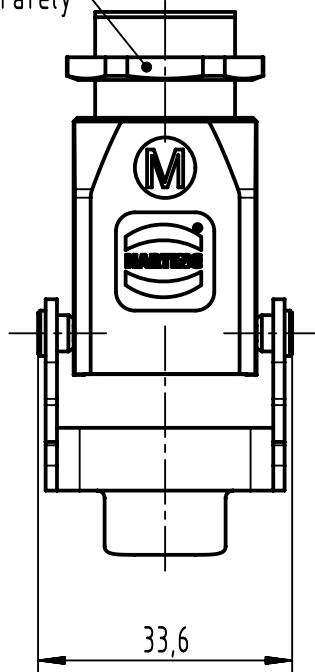

1 2 3 4 5 6

A
B
C
D

Panel cut out

SW24
enclosed separately

	All Dimensions in mm Original Size DIN A4		Scale 1:1	Free size tol.		Ref.
			Created by YUA	Inspected by WANGSTE	Standardisation 302077	Sub.
All rights reserved Department EL PD		Title Han 3A HMC-eg-QB-M20		Date 2021-07-01	State Final Release	
HARTING D-32339 Espelkamp		Type TB	Number 19 20 203 1150		Doc-Key / ECM-Nr. 100958552/UGD/002/A 500000198506	Rev. A
						Page 1/1