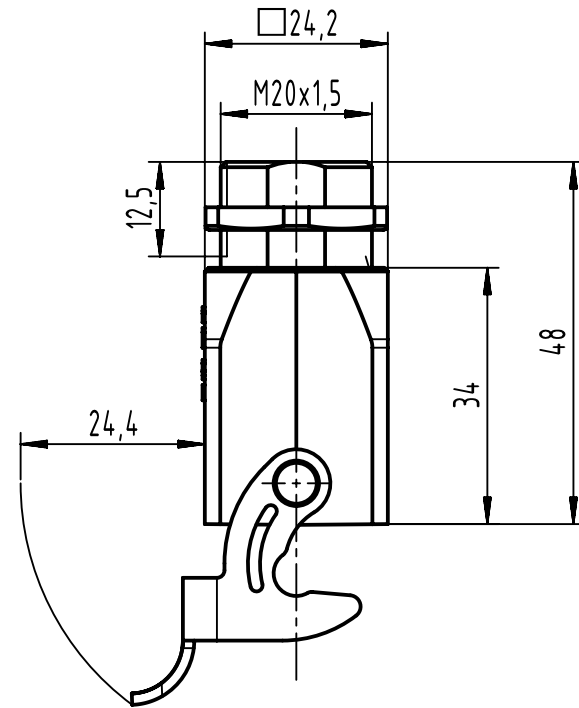

1 2 3 4 5 6

A
B
C
D

Panel cut out

SW24
enclosed separately

	All Dimensions in mm Original Size DIN A4		Scale 1:1	Free size tol.		Ref.
			Created by YUA	Inspected by WANGSTE	Standardisation 302077	Sub.
All rights reserved Department EL PD		Title Han 3A HMC-eg-QB-M20		Date 2021-07-01	State Final Release	
HARTING D-32339 Espelkamp		Type TB	Number 19 20 203 1150		Doc-Key / ECM-Nr. 100958552/UGD/002/A 500000198506	Rev. A
						Page 1/1