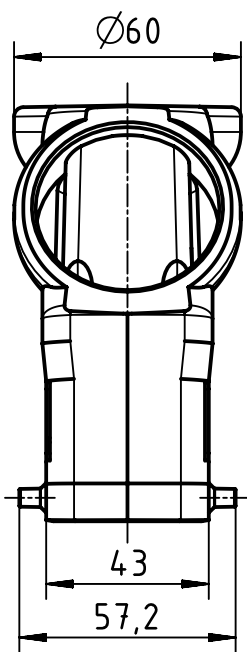

A

B

C

D

	All Dimensions in mm Original Size DIN A4		Scale 1:2	Free size tol.		Ref.		
			Created by SPRENB	Inspected by GERB	Standardisation RUETERA	Date 2020-07-15	State Final Release	
All rights reserved Department EL PD		Title Han 24B side entry hood HC M50 (30°)					Doc-Key / ECM-Nr. 100177916/UGD/004/C 500000161737	
HARTING Electric GmbH & Co. KG D-32339 Espelkamp		Type TB	Number 19 30 024 0529			Rev. C	Page 1/1	