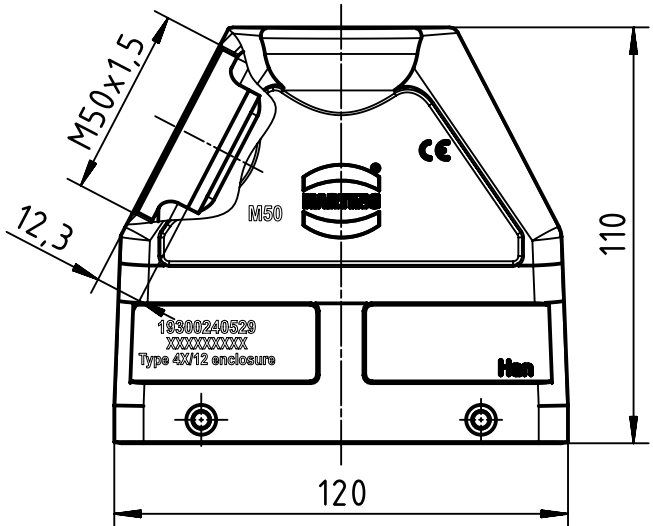

A

B

C

D

	All Dimensions in mm Original Size DIN A4		Scale 1:2	Free size tol.		Ref.		
			Created by SPRENB	Inspected by GERB	Standardisation RUETERA	Date 2020-07-15	State Final Release	
All rights reserved Department EL PD		Title Han 24B side entry hood HC M50 (30°)					Doc-Key / ECM-Nr. 100177916/UGD/004/C 500000161737	
HARTING Electric GmbH & Co. KG D-32339 Espelkamp		Type TB	Number 19 30 024 0529			Rev. C	Page 1/1	