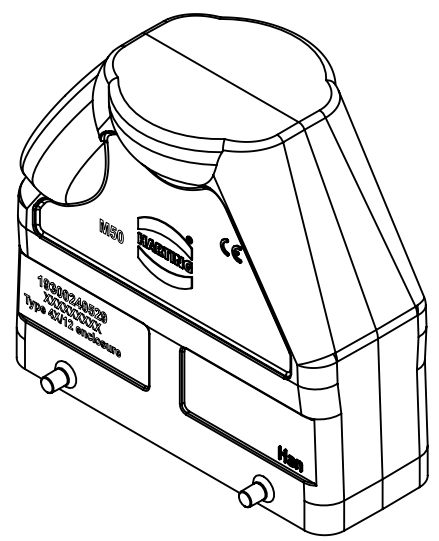

A

B

C

D

	All Dimensions in mm Original Size DIN A4		Scale 1:2	Free size tol.		Ref.		
			Created by SPRENB	Inspected by GERB	Standardisation RUETERA	Date 2020-07-15	State Final Release	
All rights reserved Department EL PD		Title Han 24B side entry hood HC M50 (30°)					Doc-Key / ECM-Nr. 100177916/UGD/004/C 500000161737	
HARTING Electric GmbH & Co. KG D-32339 Espelkamp		Type TB	Number 19 30 024 0529			Rev. C	Page 1/1	