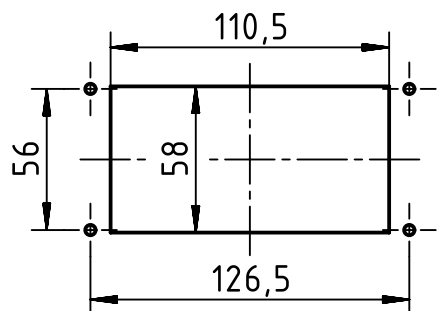

panel cut out (1:3)

	All rights reserved Department EL PD	All Dimensions in mm Original Size DIN A4		Scale 1:2	Free size tol.	Ref.
		Created by LONGL	Inspected by HEW	Standardisation RUETERA	Date 2018-05-24	State Final Release
HARTING (Zhuhai) Manufacturing Co., Ltd. 519085 Zhuhai, China		Title Han 16B HTE M40 PFT SL			Doc-Key / ECM-Nr. 100722298/UGD/001/B 500000135585	
		Type TB	Number 19 30 016 1132		Rev. B	Page 1/1