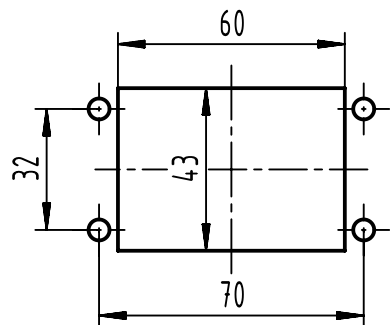

1 2 3 4 5 6

A

B

C

D

panel cut out  
(1:2)

	All rights reserved Department EL PD	All Dimensions in mm Original Size DIN A4	Scale 1:1	Free size tol.	Ref.	
		HARTING D-32339 Espelkamp	Created by HOLLERT	Inspected by SUNDERMEIER	Standardisation	Date 2023-02-01
Title Han 6HPR Mounting Frame RearFit					Doc-Key / ECM-Nr. 101042593/UGD/001/A 500000236454	
		Type TB	Number 09 40 000 9817		Rev. A	Page 1/1