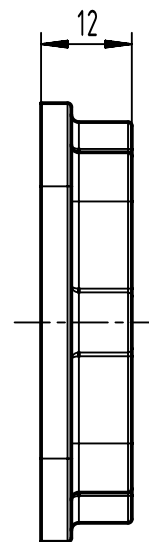

1 2 3 4 5 6

A

B

C

D

panel cut out  
(1:2)

	All rights reserved Department EL PD	All Dimensions in mm Original Size DIN A4	Scale 1:1	Free size tol.	Ref.	
		HARTING D-32339 Espelkamp	Created by HOLLERT	Inspected by SUNDERMEIER	Standardisation	Date 2023-02-01
Title Han 6HPR Mounting Frame RearFit					Doc-Key / ECM-Nr. 101042593/UGD/001/A 500000236454	
		Type TB	Number 09 40 000 9817		Rev. A	Page 1/1