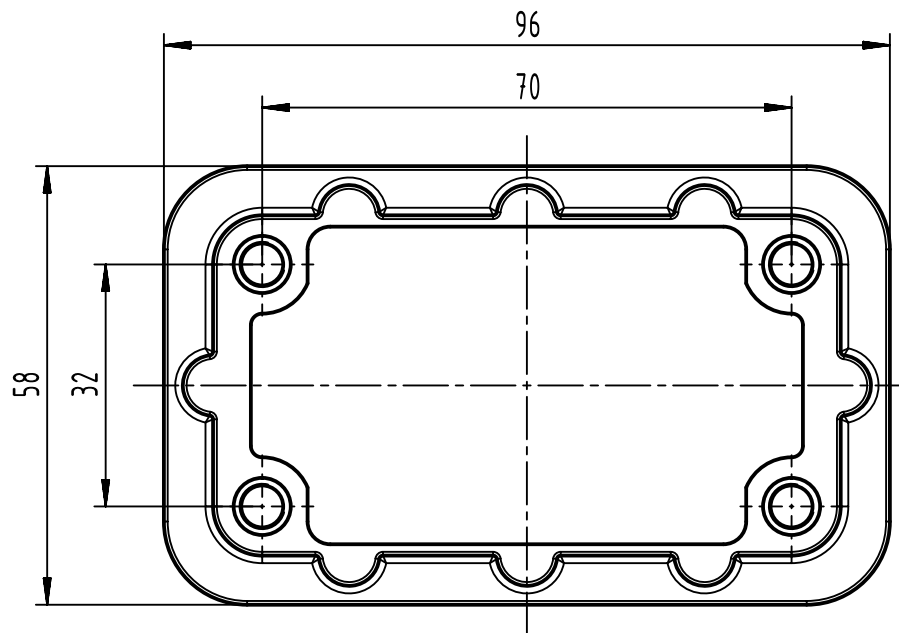

1 2 3 4 5 6

A

B

C

D

panel cut out  
(1:2)

	All rights reserved Department EL PD	All Dimensions in mm Original Size DIN A4	Scale 1:1	Free size tol.	Ref.	
		HARTING D-32339 Espelkamp	Created by HOLLERT	Inspected by SUNDERMEIER	Standardisation	Date 2023-02-01
Title Han 6HPR Mounting Frame RearFit					Doc-Key / ECM-Nr. 101042593/UGD/001/A 500000236454	
		Type TB	Number 09 40 000 9817		Rev. A	Page 1/1