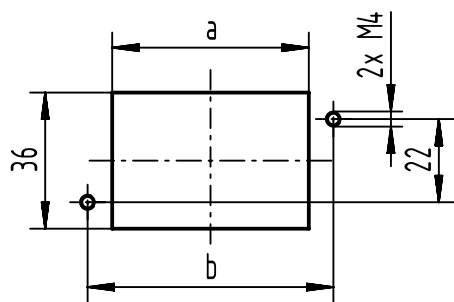

panel cut out (1:2)

fits for Han D/DD, Han E/ES/ESS/EE,  
Han HvE/HvES

size	a	b
Han 6B	52	65
Han 10B	65	78
Han 16B	85,5	98,5
Han 24B	112	125

	All Dimensions in mm Original Size DIN A4	Scale 1:1	Free size tol.		Ref.	
		All rights reserved Department EL PD	Created by HOLLERT	Inspected by RIEPE	Standardisation 302077	Sub. TB 09 00 000 5603 v. 18.05.10
HARTING D-32339 Espelkamp		Title Screw adapter with fixing screw			Date 2021-04-08	State Final Release
		Type TB	Number 09 00 000 5603		Doc-Key / ECM-Nr. 100132500/UGD/006/B 500000192804	Rev. B Page 1/1