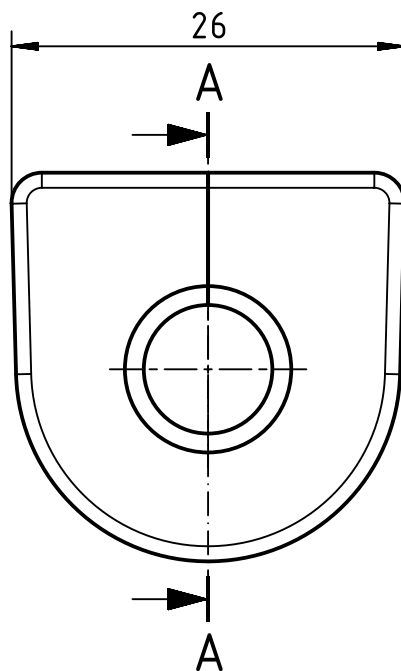

1 2 3 4 5 6

A

B

C

D

A-A

suitable cable $\varnothing 9 \sim \varnothing 10,5 \text{ mm}$

	All Dimensions in mm Original Size DIN A4		Scale 2:1	Free size tol.		Ref.
	All rights reserved Department EL PD - CN		Created by LONGL	Inspected by DINGB	Standardisation RUETERA	Sub.
HARTING Electric GmbH & Co. KG D-32339 Espelkamp		Title Han split hood sliced SR,OD 9~10.5mm			Date 2018-07-30	State Final Release
		Type TB	Number 09 00 000 6008		Doc-Key / ECM-Nr. 100737035/UGD/001/B 500000138209	Rev. B
						Page 1/1