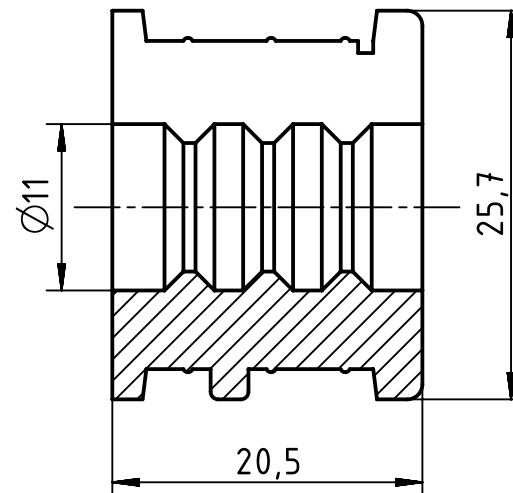

1 2 3 4 5 6

A

B

C

D

A-A

suitable cable $\varnothing 9 \sim \varnothing 10,5 \text{ mm}$

	All Dimensions in mm Original Size DIN A4		Scale 2:1	Free size tol.		Ref.
	All rights reserved Department EL PD - CN		Created by LONGL	Inspected by DINGB	Standardisation RUETERA	Sub.
HARTING Electric GmbH & Co. KG D-32339 Espelkamp		Title Han split hood sliced SR,OD 9~10.5mm			Date 2018-07-30	State Final Release
		Type TB	Number 09 00 000 6008		Doc-Key / ECM-Nr. 100737035/UGD/001/B 500000138209	Rev. B
						Page 1/1