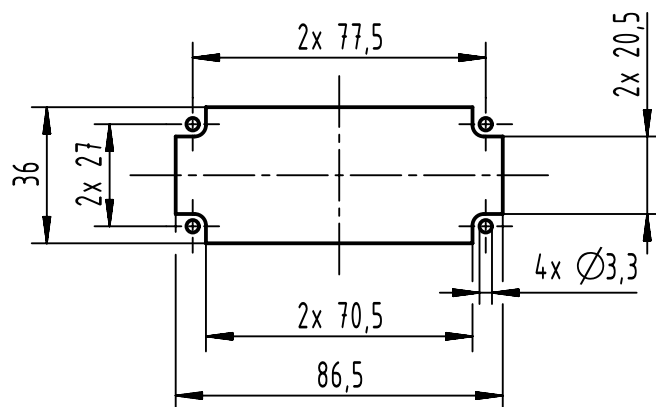

panel cut out (1:2)

	All rights reserved Department EL PD	All Dimensions in mm Original Size DIN A4		Scale 1:1	Free size tol.	Ref.
		Created by HUK	Inspected by WANGSTE	Standardisation ROEBEN	Date 2021-09-23	State Final Release
HARTING D-32339 Espelkamp		Title Han K 32-24-F-C			Doc-Key / ECM-Nr. 100916366/UGD/001/C 500000202433	
		Type TB	Number 09 38 056 3101		Rev. C	Page 1/1