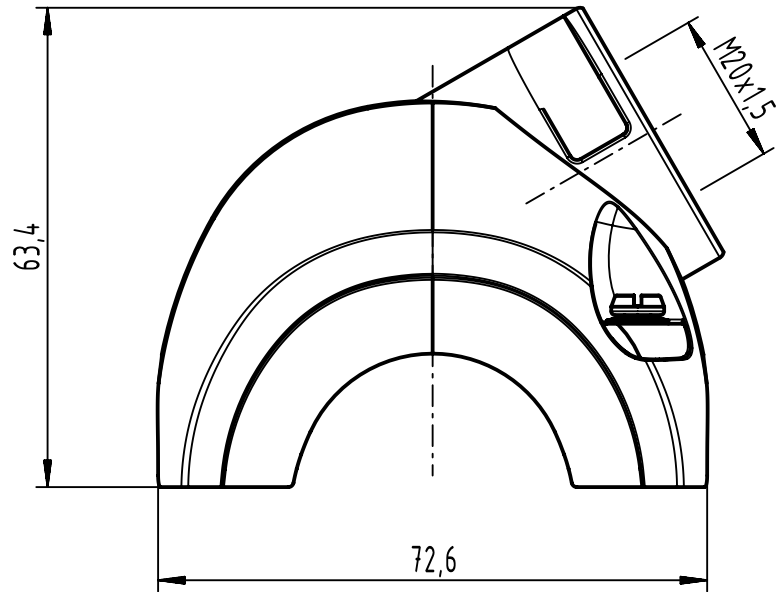

1 2 3 4 5 6

A

B

C

D

range of delivery: shell with M4 screws, washers and seals
to mount on carrier hood

	All rights reserved Department EL PD	All Dimensions in mm Original Size DIN A4		Scale 1:1	Free size tol.	Ref. Sub.	
		Created by HELLMANN	Inspected by GERB	Standardisation	Date 2021-11-09	State Final Release	
HARTING D-32339 Espelkamp		Title Han-Yellock side entry M20				Doc-Key / ECM-Nr. 100184337/UGD/006/A 500000204234	
		Type TB	Number 11 12 300 1500			Rev. A	Page 1/1