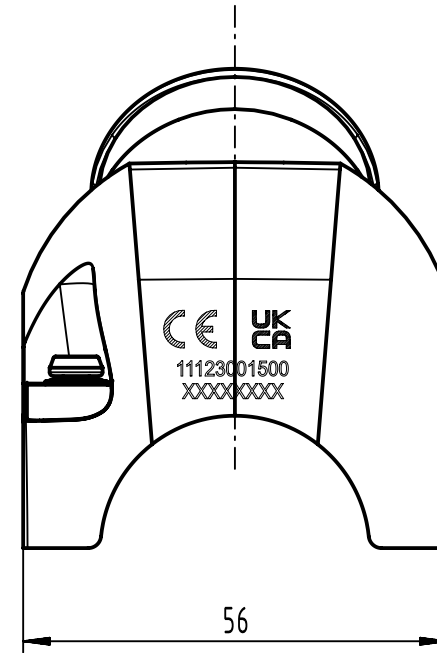

1 2 3 4 5 6

A

B

C

D

range of delivery: shell with M4 screws, washers and seals
to mount on carrier hood

	All rights reserved Department EL PD	All Dimensions in mm Original Size DIN A4		Scale 1:1	Free size tol.	Ref. Sub.	
		Created by HELLMANN	Inspected by GERB	Standardisation	Date 2021-11-09	State Final Release	
HARTING D-32339 Espelkamp		Title Han-Yellock side entry M20				Doc-Key / ECM-Nr. 100184337/UGD/006/A 500000204234	
		Type TB	Number 11 12 300 1500			Rev. A	Page 1/1