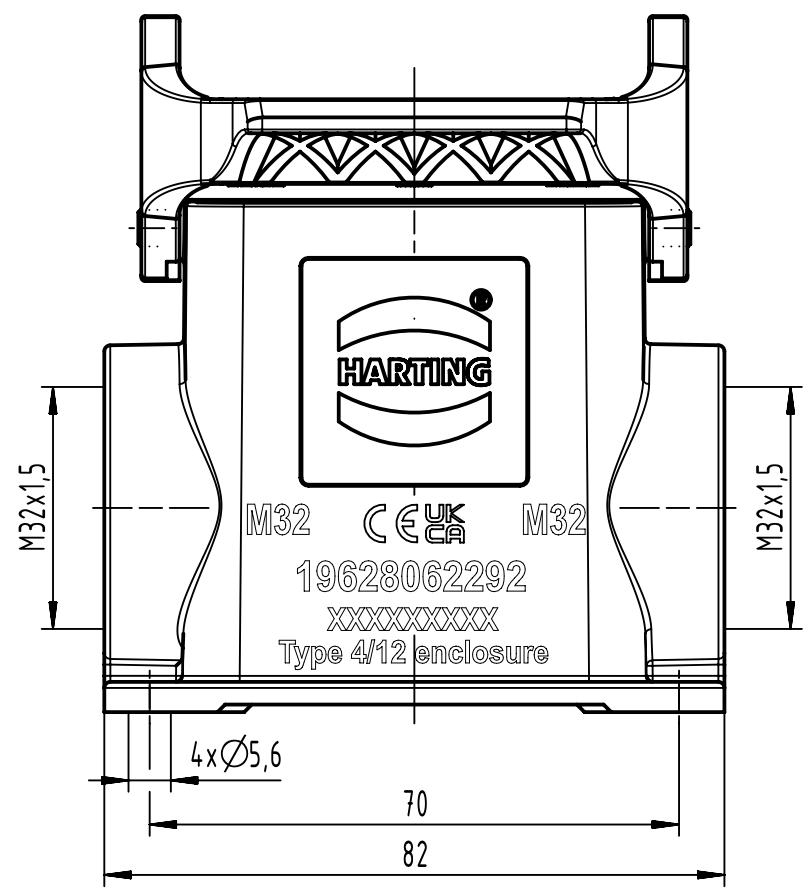

1 2 3 4 5 6

A

B

C

D

	All Dimensions in mm Original Size DIN A4		Scale 1:1	Free size tol.		Ref.		
						Sub.		
	All rights reserved		Created by CHENSK	Inspected by LUOK	Standardisation ROEBEN	Date 2023-08-14	State Final Release	
	Department EL PD		Title Han EMC/B 6B HSM2 HC SL M32				Doc-Key / ECM-Nr. 101006468/UGD/001/B 500000251553	
HARTING D-32339 Espelkamp			Type TB	Number 19 62 806 2292			Rev. B	Page 1/1