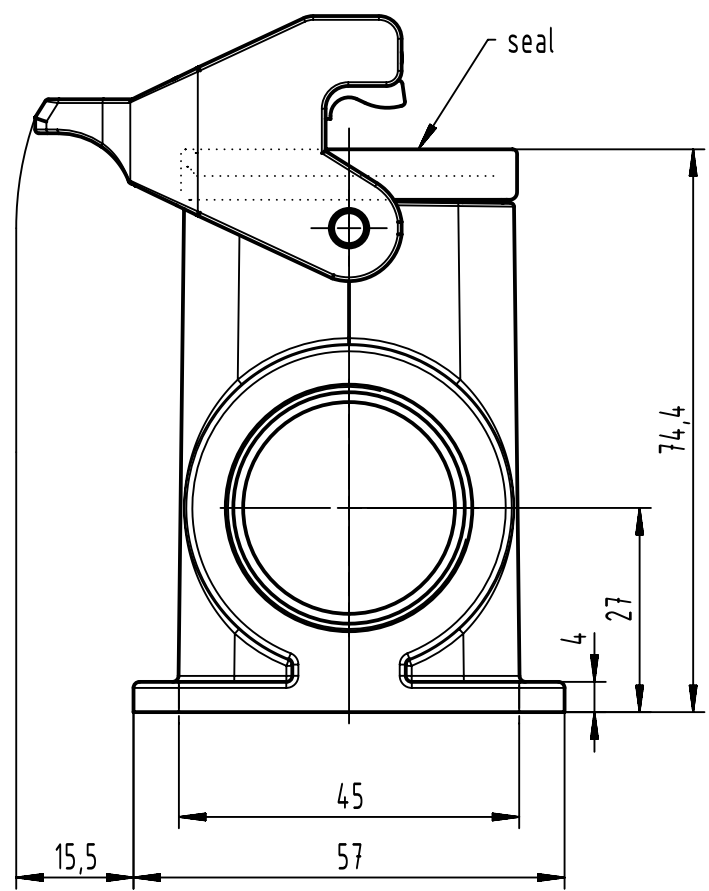

1 2 3 4 5 6

A

B

C

D

	All Dimensions in mm Original Size DIN A4		Scale 1:1	Free size tol.		Ref.		
						Sub.		
	All rights reserved		Created by CHENSK	Inspected by LUOK	Standardisation ROEBEN	Date 2023-08-14	State Final Release	
	Department EL PD		Title Han EMC/B 6B HSM2 HC SL M32				Doc-Key / ECM-Nr. 101006468/UGD/001/B 500000251553	
HARTING D-32339 Espelkamp			Type TB	Number 19 62 806 2292			Rev. B	Page 1/1