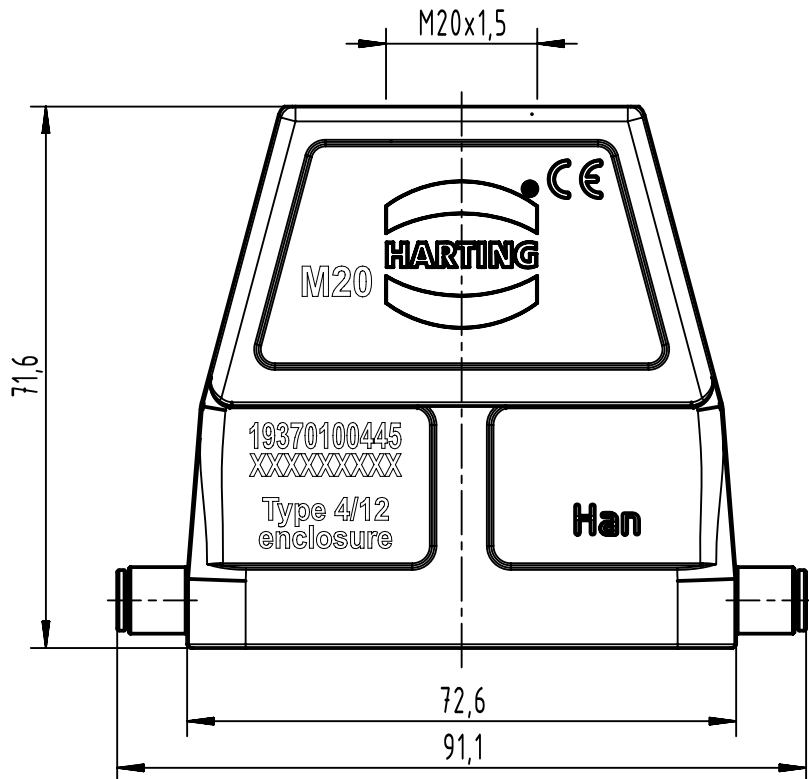

1 2 3 4 5 6

A

B

C

D

	All Dimensions in mm Original Size DIN A4		Scale 1:1	Free size tol.		Ref.		
						Sub.		
	All rights reserved		Created by MEYERLE	Inspected by GERB	Standardisation	Date 2021-10-18	State Final Release	
	Department EL PD		Title Han M Hood Top Entry HC 2 Reels M20				Doc-Key / ECM-Nr. 10027435/UGD/002/F 500000203864	
HARTING D-32339 Espelkamp			Type TB	Number 19 37 010 0445			Rev. F	Page 1/1