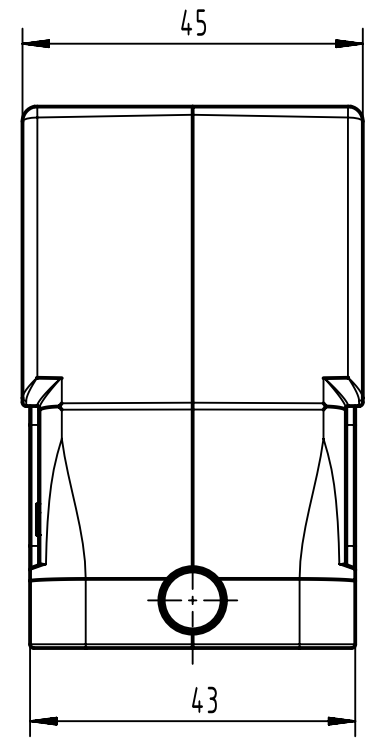

1 2 3 4 5 6

A

B

C

D

	All Dimensions in mm Original Size DIN A4		Scale 1:1	Free size tol.		Ref.		
						Sub.		
	All rights reserved		Created by MEYERLE	Inspected by GERB	Standardisation	Date 2021-10-18	State Final Release	
	Department EL PD		Title Han M Hood Top Entry HC 2 Reels M20				Doc-Key / ECM-Nr. 10027435/UGD/002/F 500000203864	
HARTING D-32339 Espelkamp			Type TB	Number 19 37 010 0445			Rev. F	Page 1/1